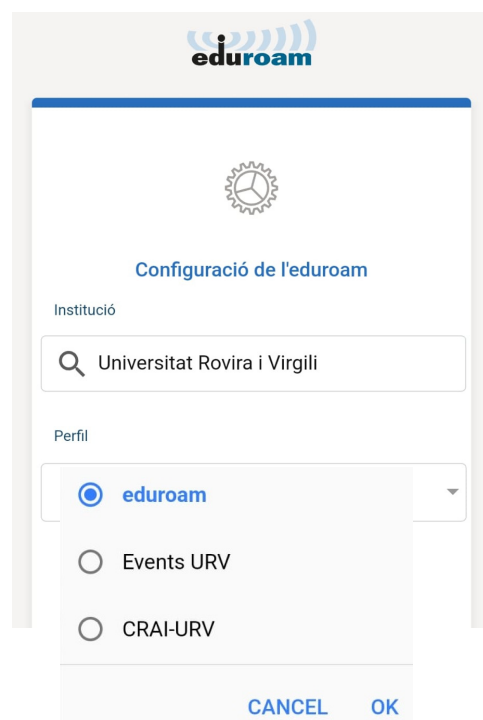

### eduroam

Students, URV Teaching, Research and  
Administrative Staff  
URV Foundation Students

### CRAI-URV

Iubilo, Alumni, Friends of the URV  
Affiliated centers (EUSES, CESDA, ESIC, IGEMA)  
Agreements with Provincial Council of Tarragona  
and Local Council of Vilafranca del Penedès

Use the installer to set up Wi-Fi network access

1. Download the app  
"geteduroam"

2. In the "Institution" field select:  
Universitat Rovira i Virgili

3. In "Profile" select:  
eduroam o CRAI-URV  
(according to the group you belong to)

4. Enter your URV credentials:  
DNI/Passport + password