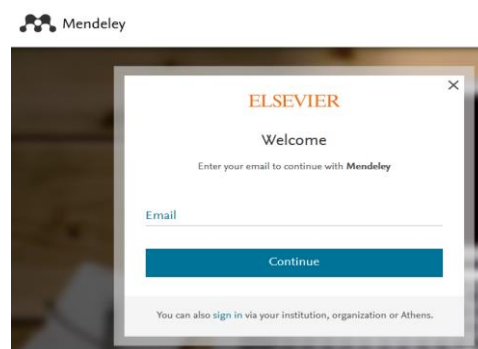

Mendeley Institutional Edition account in the URV

Mendeley Institutional Edition is now controlled by SABIDI. To have an institutional Mendeley version, you must:

1

Go to via SABIDI service: <https://www-mendeley-com.sabidi.urv.cat/>

2

Log in with your own username (normally DNI o NIE) and password to SABIDI

3

In the main webpage of Mendeley, click on "Sign in" and access with your Elsevier user and password

Check in "Settings & privacy", if your account is "Mendeley Institutional Edition".