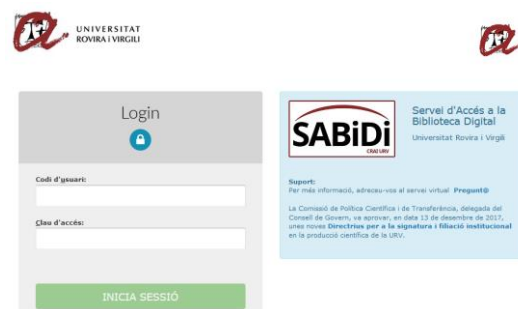

Mendeley Institutional Edition account in the URV

Mendeley Institutional Edition is now controlled by SABIDI. To have an institutional Mendeley version, you must:

1

Go to via SABIDI service: <https://www-mendeley-com.sabidi.urv.cat/>

2

Log in with your own username (normally DNI o NIE) and password to SABIDI

3

In the main webpage of Mendeley, click on "Sign in" and access with your Elsevier user and password

Check in "Settings & privacy", if your account is "Mendeley Institutional Edition".